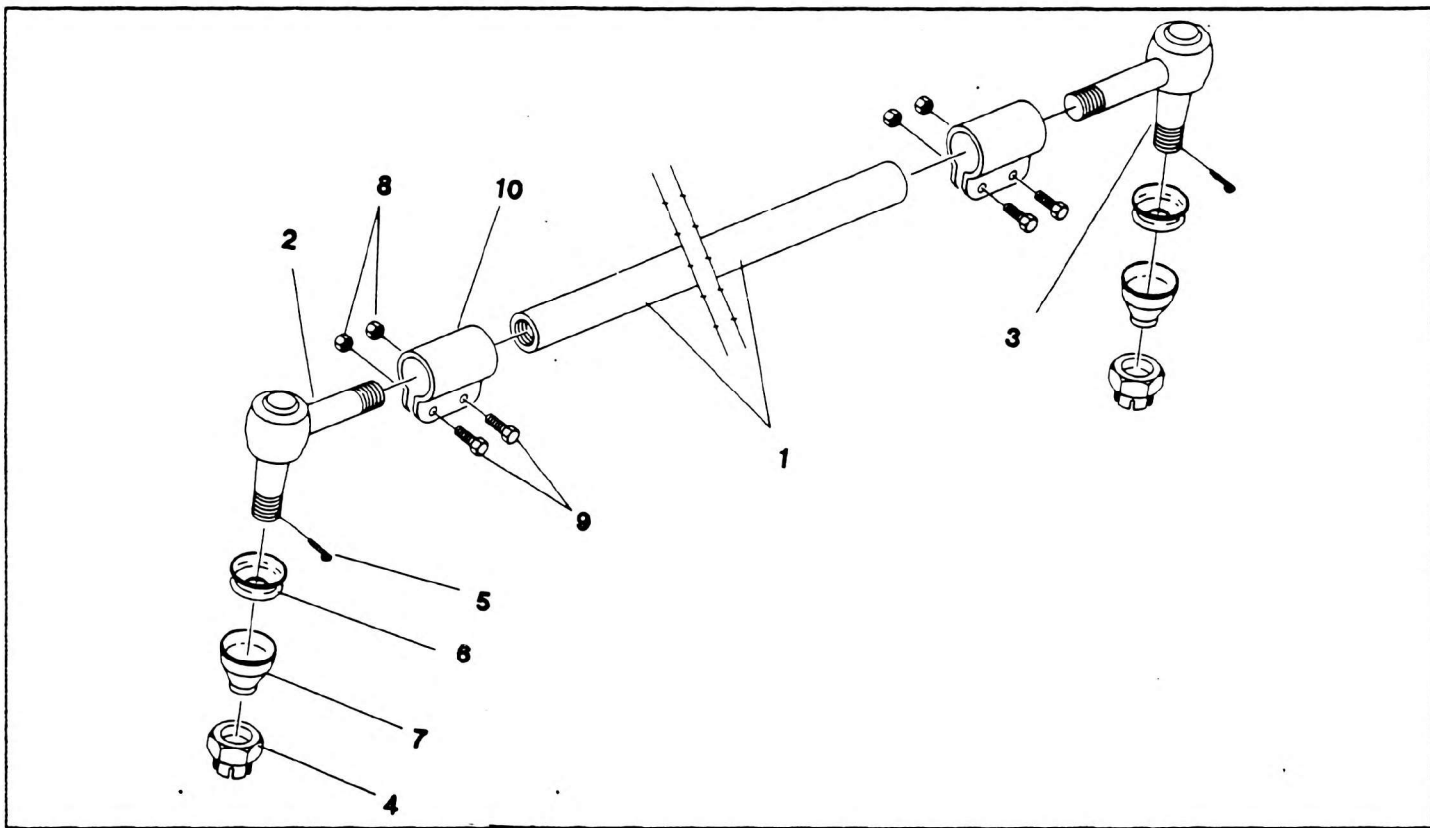

# DRAG LINK ASSEMBLY

GROVE

NO.	PART NO.	QTY	DESCRIPTION	NO.	PART NO.	QTY	DESCRIPTION
	7-601-000314		COMPLETE ASSY				
1	NOT SERVICED	1	TUBE				
2	9-768-100023	1	JOINT				
			INCLUDES NBR 4-7				
3	9-768-100020	1	JOINT				
			INCLUDES NBR 4-7				
4	9-768-100021	2	NUT, HEX				
5	9-768-100022	2	PIN				
6	9-768-100024	2	COVER				
7	9-768-100025	2	CAP				
8	9-768-100006	4	LOCKNUT				
9	9-768-100007	4	SCREW				
10	9-768-100008	2	CLAMP				